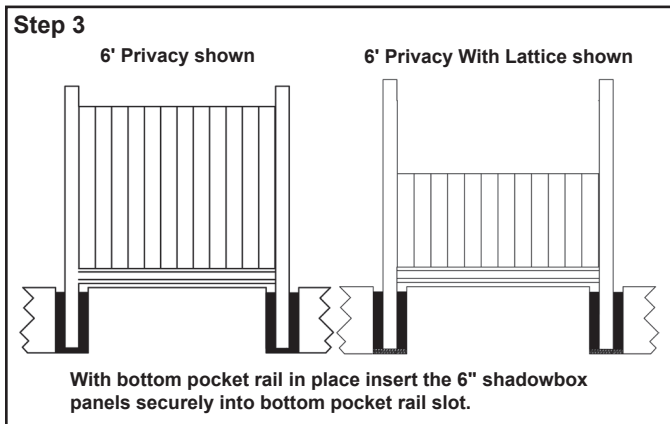

PRIVACY FENCE INSTALLATION GUIDE

! It is the responsibility of the installer to meet or exceed all code and safety requirements, and to obtain all required building permits. These instructions are only a guide and may not address every circumstance. The installer should determine and implement appropriate installation techniques for each situation. **The manufacturer shall not be held liable for improper or unsafe installations.**

909922

SHADOWBOX FENCE INSTALLATION GUIDE

! It is the responsibility of the installer to meet or exceed all code and safety requirements, and to obtain all required building permits. These instructions are only a guide and may not address every circumstance. The installer should determine and implement appropriate installation techniques for each situation. **The manufacturer shall not be held liable for improper or unsafe installations.**