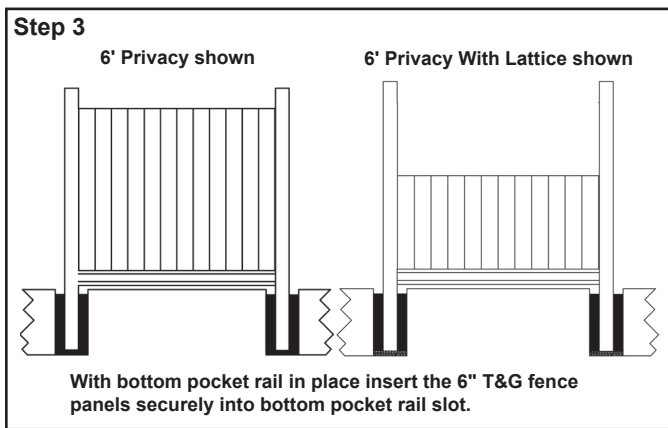

PRIVACY FENCE INSTALLATION GUIDE

! It is the responsibility of the installer to meet or exceed all code and safety requirements, and to obtain all required building permits. These instructions are only a guide and may not address every circumstance. The installer should determine and implement appropriate installation techniques for each situation. **The manufacturer shall not be held liable for improper or unsafe installations.**

909922

SHADOWBOX FENCE INSTALLATION GUIDE

! It is the responsibility of the installer to meet or exceed all code and safety requirements, and to obtain all required building permits. These instructions are only a guide and may not address every circumstance. The installer should determine and implement appropriate installation techniques for each situation. **The manufacturer shall not be held liable for improper or unsafe installations.**