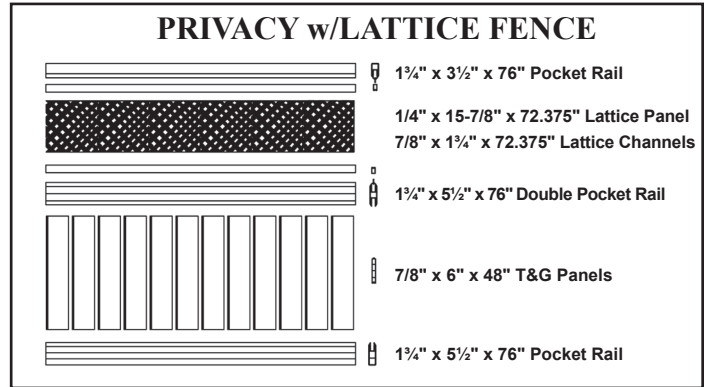

PRIVACY FENCE INSTALLATION GUIDE

! It is the responsibility of the installer to meet or exceed all code and safety requirements, and to obtain all required building permits. These instructions are only a guide and may not address every circumstance. The installer should determine and implement appropriate installation techniques for each situation. **The manufacturer shall not be held liable for improper or unsafe installations.**

909922