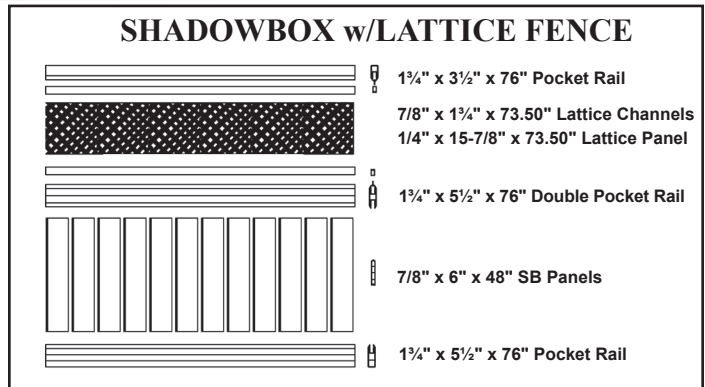

SHADOWBOX FENCE INSTALLATION GUIDE

! It is the responsibility of the installer to meet or exceed all code and safety requirements, and to obtain all required building permits. These instructions are only a guide and may not address every circumstance. The installer should determine and implement appropriate installation techniques for each situation. **The manufacturer shall not be held liable for improper or unsafe installations.**